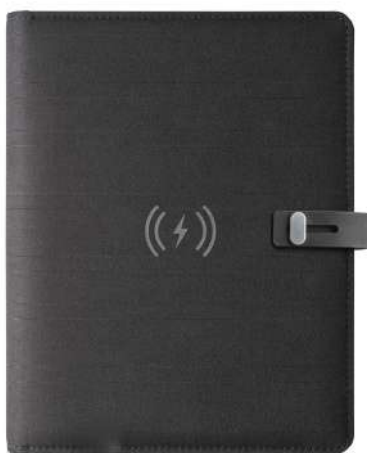

1051393581 | POWER BANK A5 FOLDER

LHD 16 x 22 x 2,5 cm · 300D rPET

Carpeta A5 con cargador inalámbrico
Pasta A5 com carregador wireless
A5 folder with wireless charger

Reciclado de pet
Recycled out fabric

Portadocumentos
Documents holder

A5
A5

Organizador
Organizer

Reduce Reusa Recicla
Reduce Reuse Recycle

Carga inalámbrica
Wireless charging

Units -50 -250 -1000 -5000 FROM 42,55 €